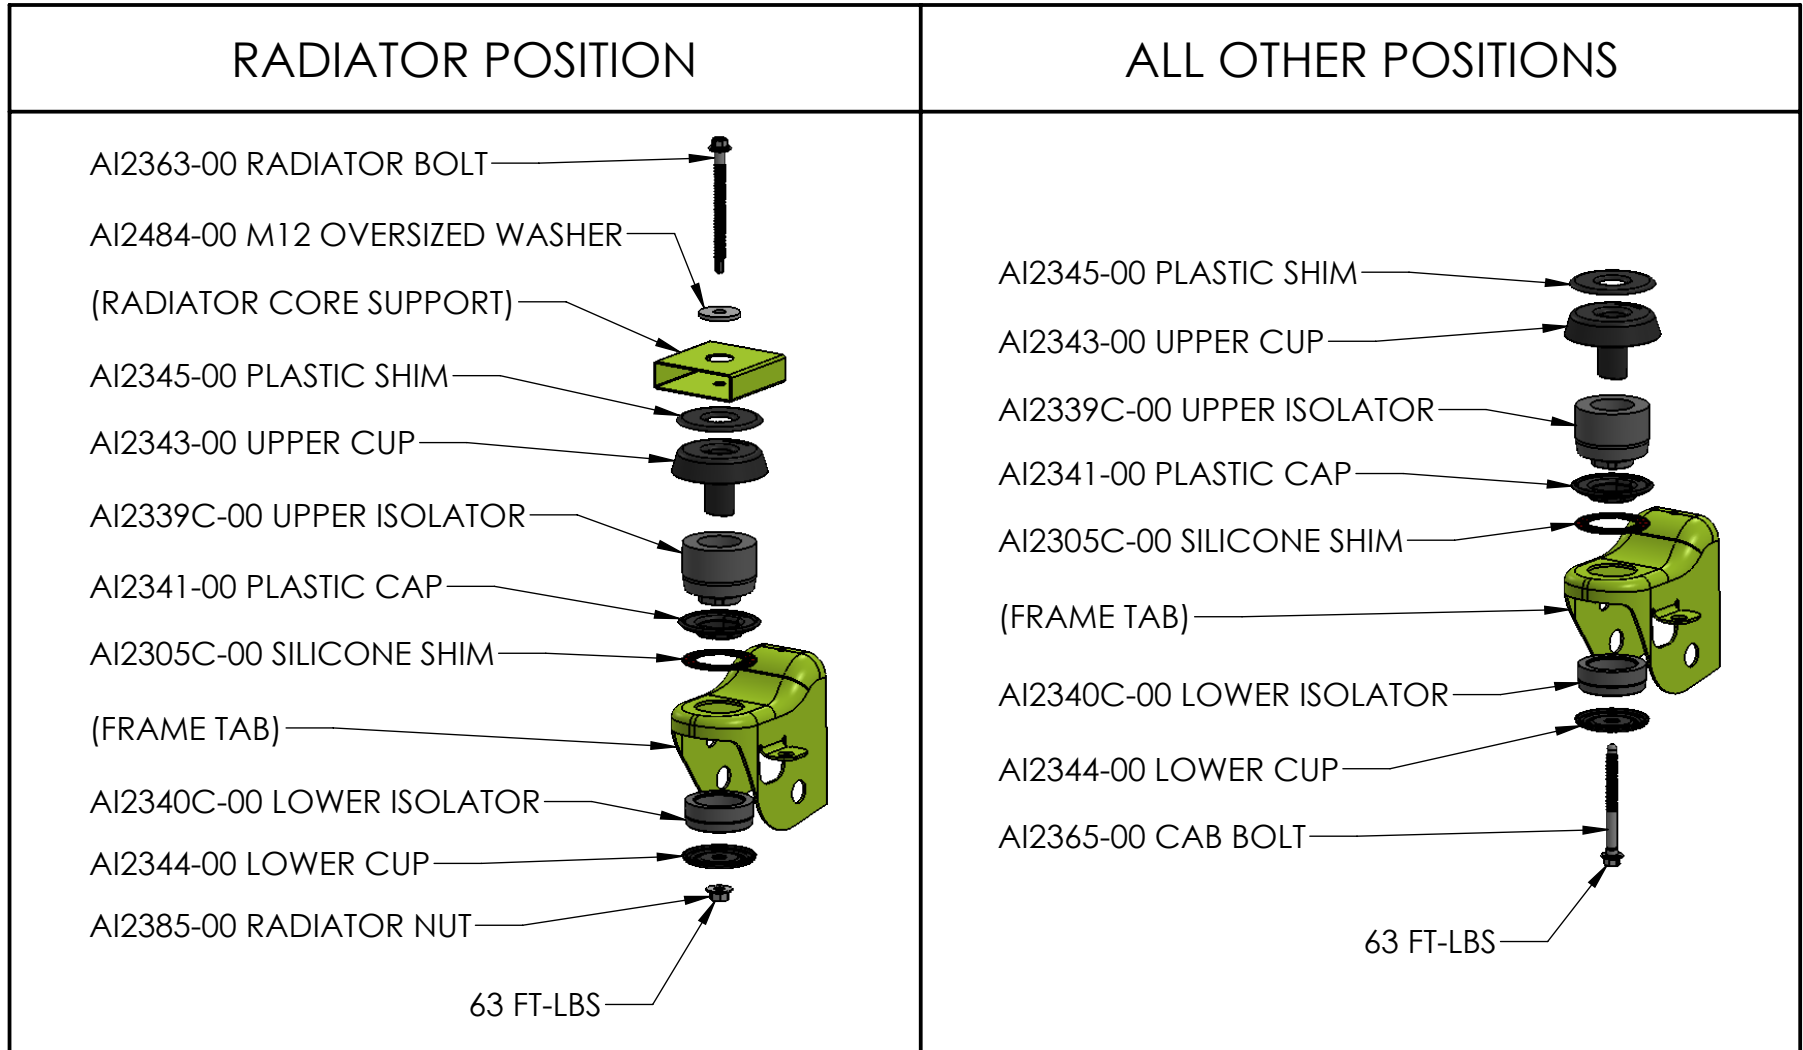

81-2000/81-2001 - Silicone Body Mount Kit GM/Chevy 2001-2005 1500/2500/3500 Gas/Diesel

INSTALL COMPONENTS IN THE CORRECT LOCATION ACCORDING TO THIS DIAGRAM. COMPONENTS INSTALLED INCORRECTLY WILL CAUSE CLUNKING NOISE AND MAY RESULT IN DAMAGE TO THE VEHICLE. USE HAND TOOLS ONLY TO REMOVE OR INSTALL BOLTS! USING AN IMPACT WRENCH MAY RESULT IN DAMAGE TO THE BOLTS OR NUT ASSEMBLIES.